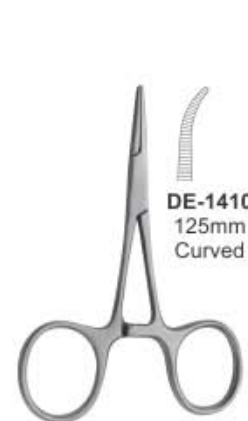

Hartmann (Baby Mosquito)
DE-1409 90mm straight