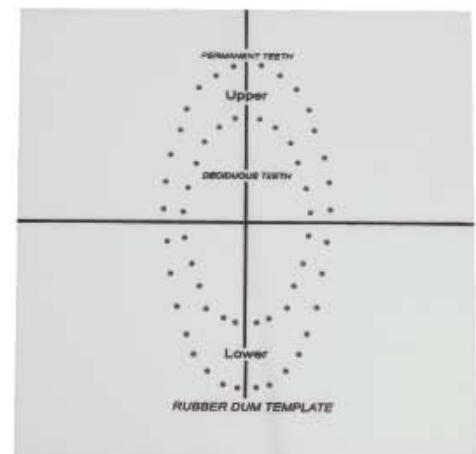

DE-1488
Rubber Dum Template