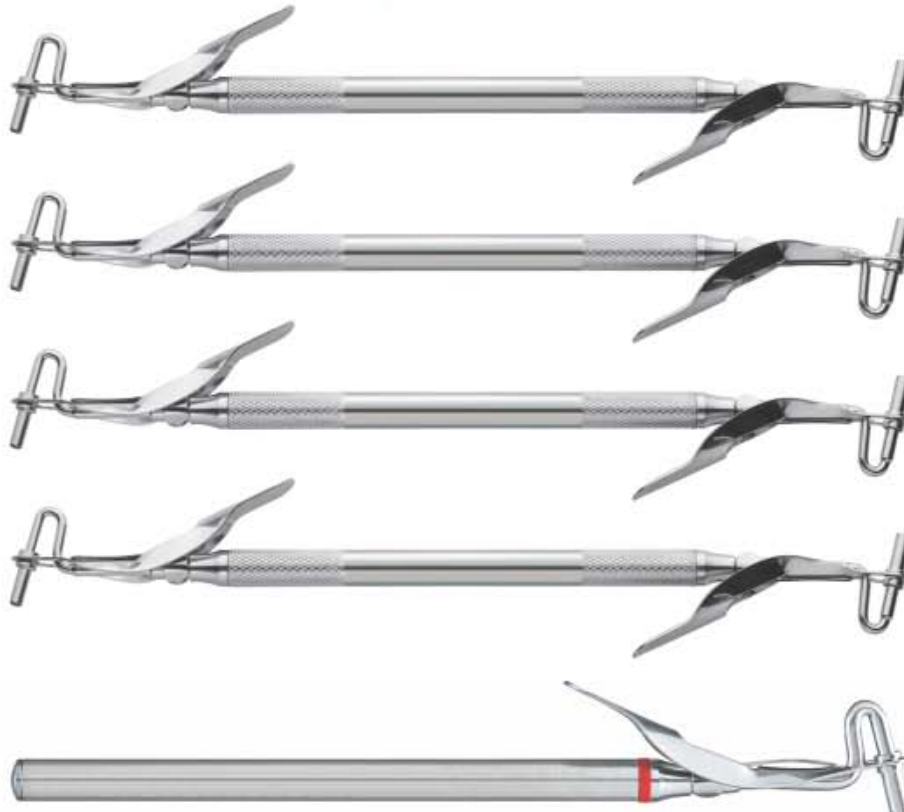

1.5 mm

DE-1592
Mini/
Single-End

2.0 mm

DE-1593
Regular
Single-End

2.8 mm

DE-1594
Large
Single-End

1.5 mm

DE-1595
Mini
Distal

2.0 mm

DE-1596
Regular
Distal

TIP SIZES FOR DOUBLE-END

1.5 mm

2.0 mm
DE-1597
Mini/
Regular

2.8 mm

2.0 mm
DE-1598
Large/
Regular

3.2 mm

2.0 mm
DE-1599
Jumbo/
Regular

DE-1600
Amalgam
Well

DE-1591
Single-End

TIP SIZES FOR DOUBLE-END

DE-1601 - 1.5mm-2.0mm
DE-1602 - 2.0mm-2.8mm
DE-1603 - 2.0mm-3.2mm

DE-1604 - 1.0mm-2mm
DE-1605 - 2.0mm-3mm
DE-1606 - 2.0mm-4mm