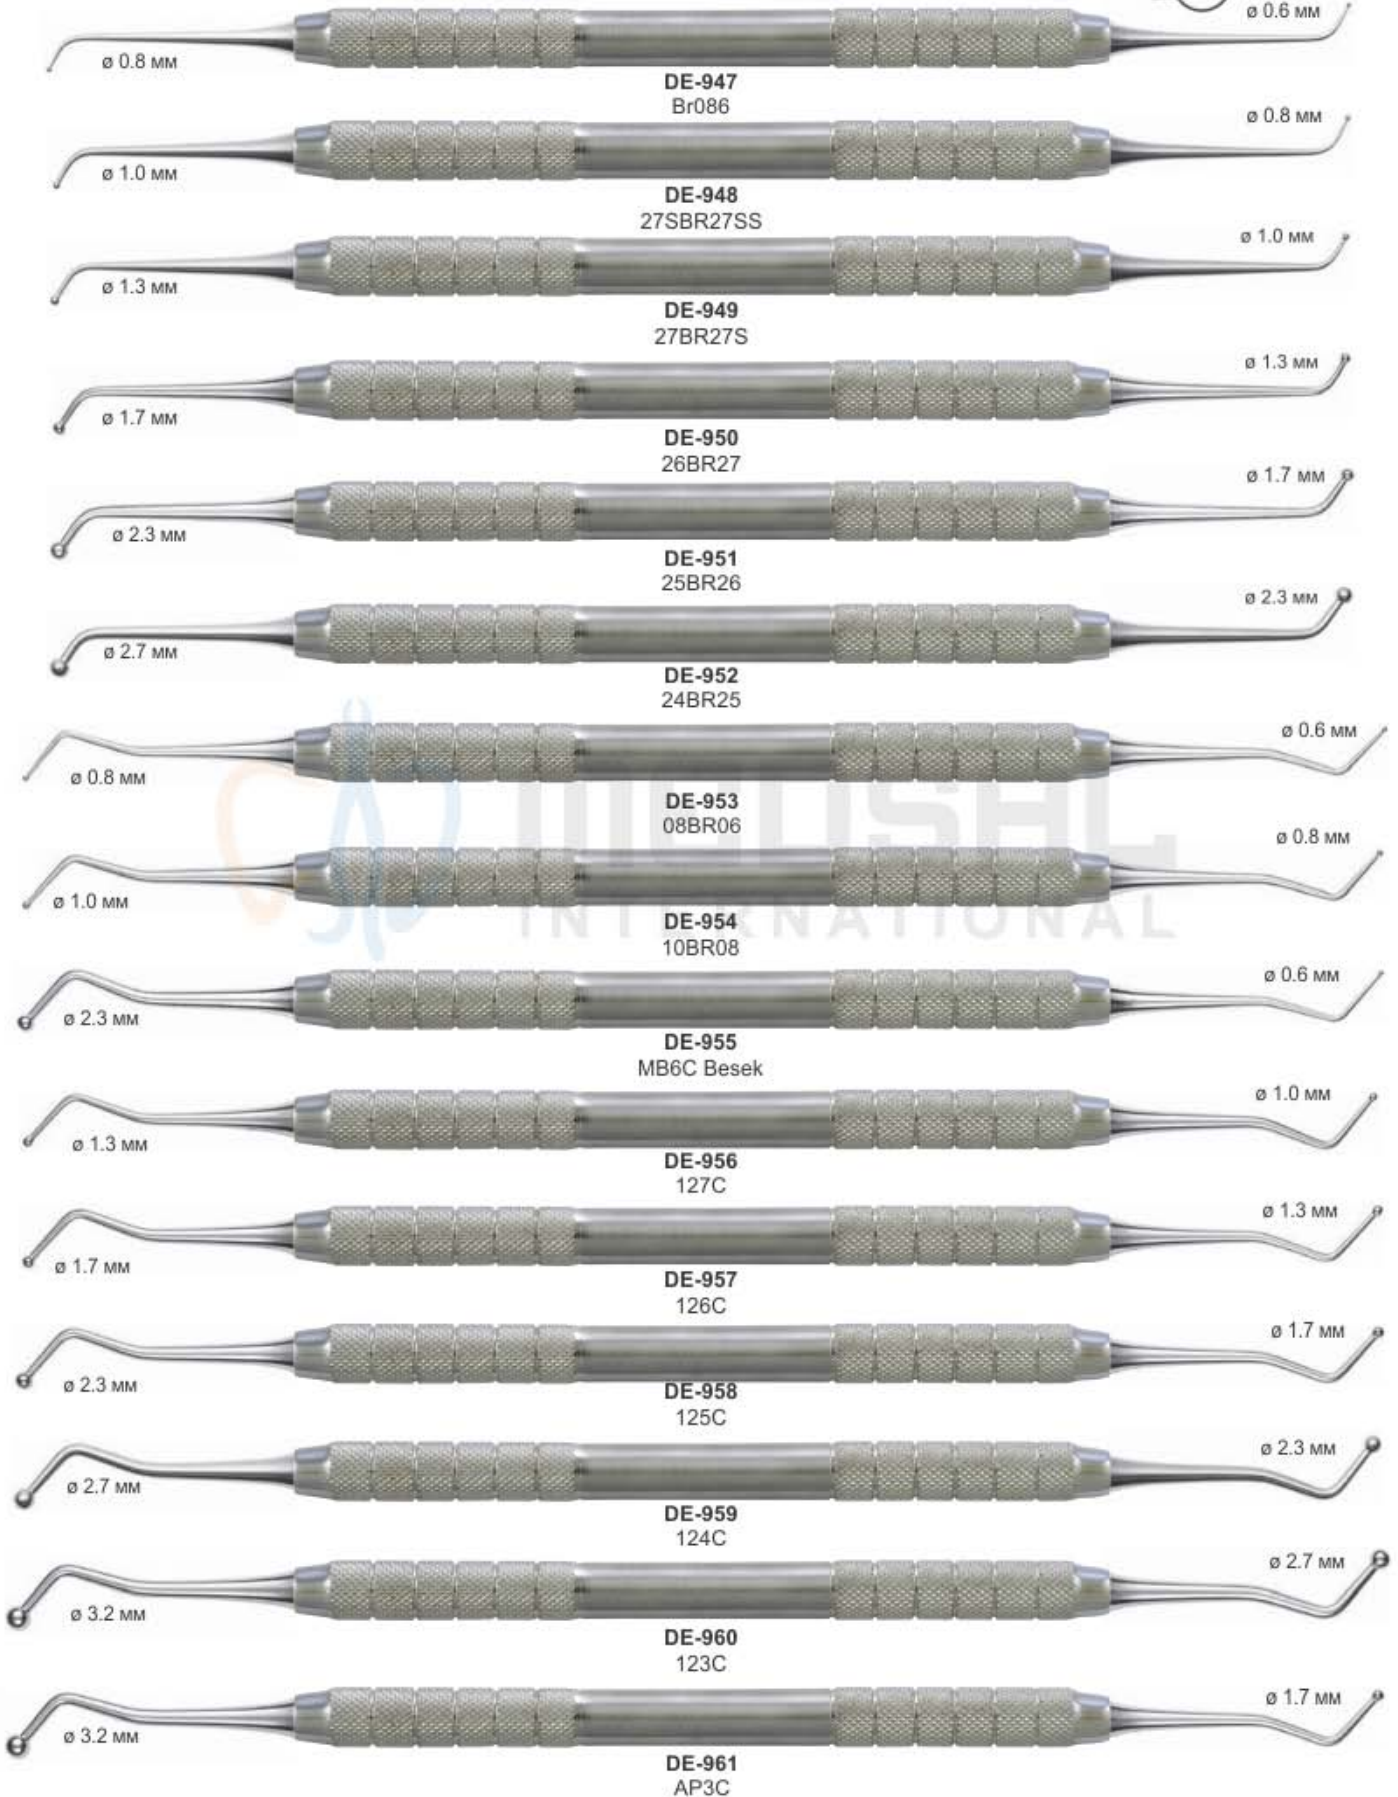

## Spatulas rounded and sharp

## Spatulas Blade Thickness 0.22 mm

Spatulas

Spatulas-Pluggers

Water drop Our excavators have particularly sharp blades, free of burrs and perfectly rounded.

**DE-1005**  
WILLIAMS

**DE-1006**  
WILLIAMS

**DE-1007**  
WILLIAMS