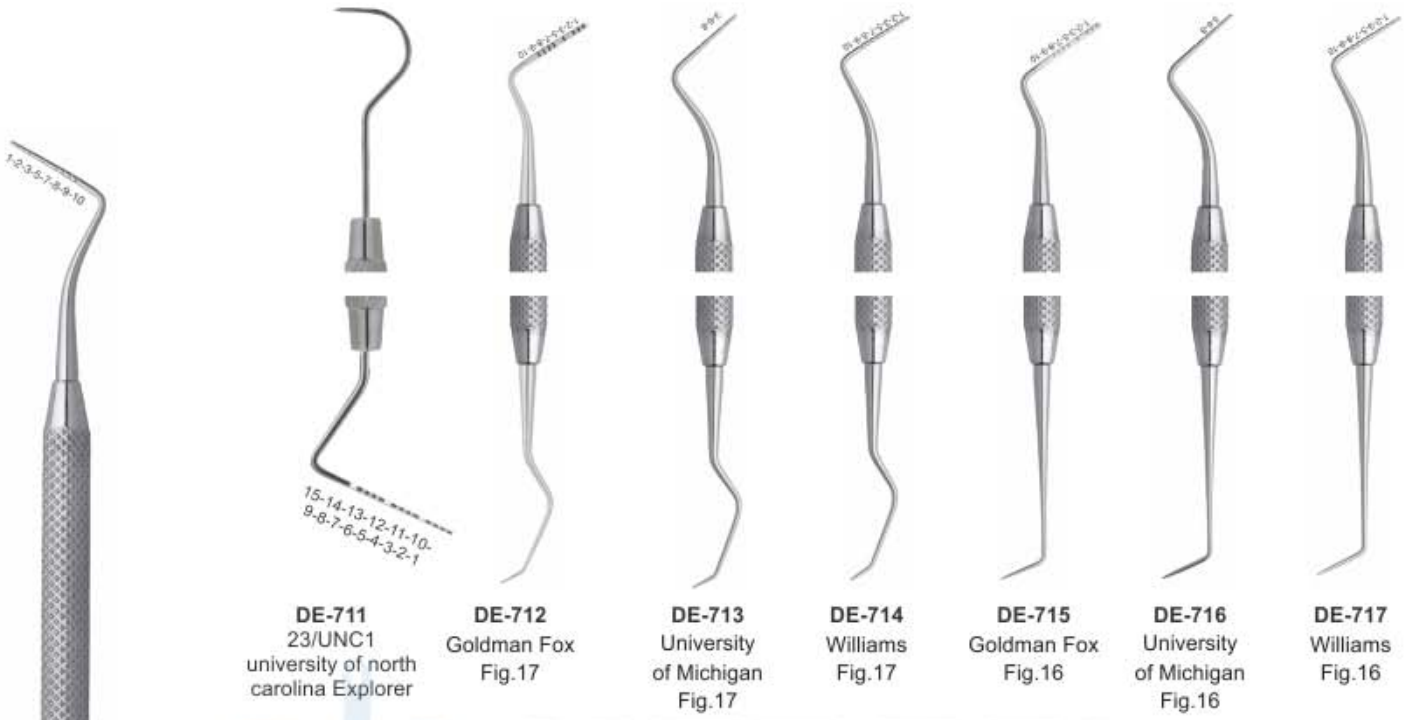

- High-polish mirror finish tips.
- Manufactured within the guidelines of the FDA quality assurance system for good manufacturing practices.
- Highest grade German stainless steel, razor sharp, durable tips. Rockwell hardened to 60 RHc.
- 27 of the most popular designs from gracesys to McCalls to columbias, and many european patterns.
- All instruments are guaranteed against defects in material and workmanship.

**DE-685**  
Perry  
Tweezer  
12.5cm

**DE-686**  
Self-locking  
Tweezer  
15cm

# EXPLORERS

- Зонды
- Sondes
- Zahnsonden
- Зонди
- Sondas
- المستكشفين

Single Ended Probe Solid Handle 4.5mm Length 150mm

Explorers-Single-End

Double-Ended Explorers

- Зонды
  - Sondes
  - Zahnsonden
- Зонди
  - Sondas
  - المستكشفين

Probes Double Ended 6mm, length 170mm

Pointed Probes Double Ended Handle 6mm, length 170mm

**DE-710**  
Williams