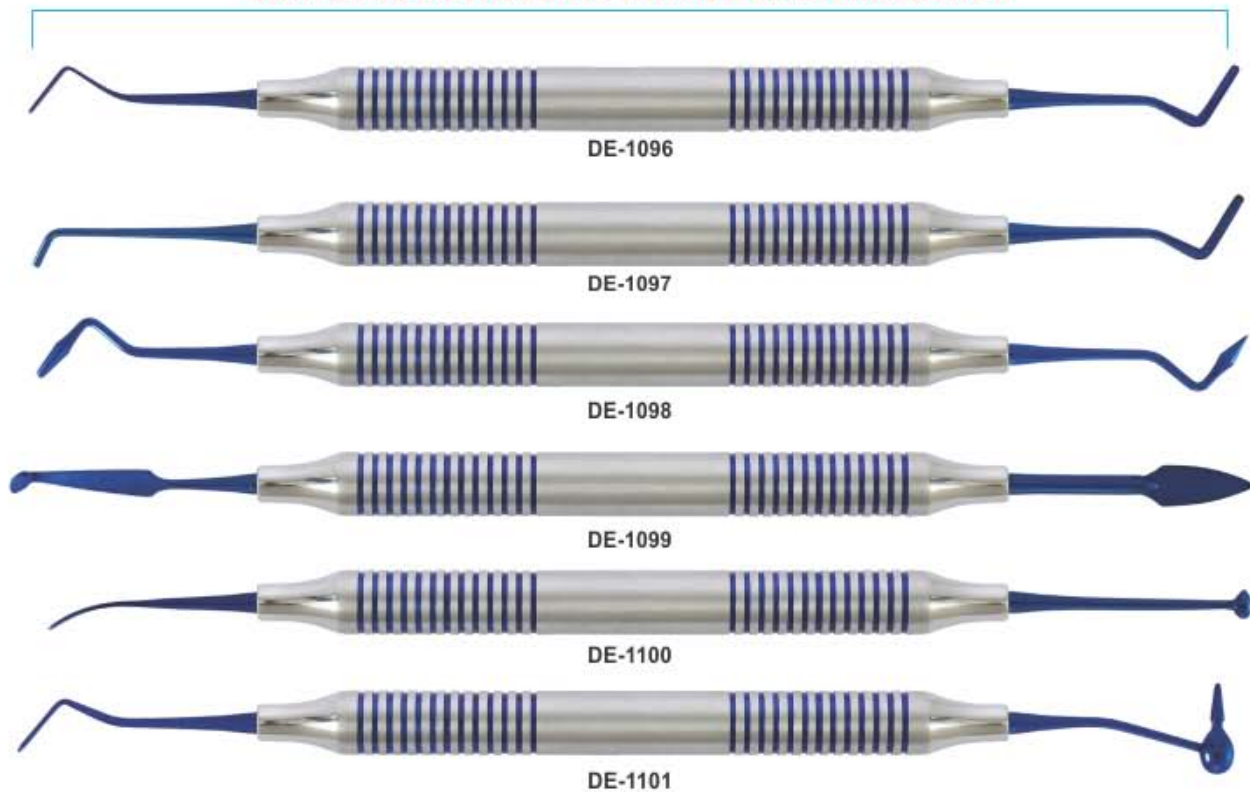

COMPOSITE INSTRUMENTS TITANIUM BLUE ENDODONTIC