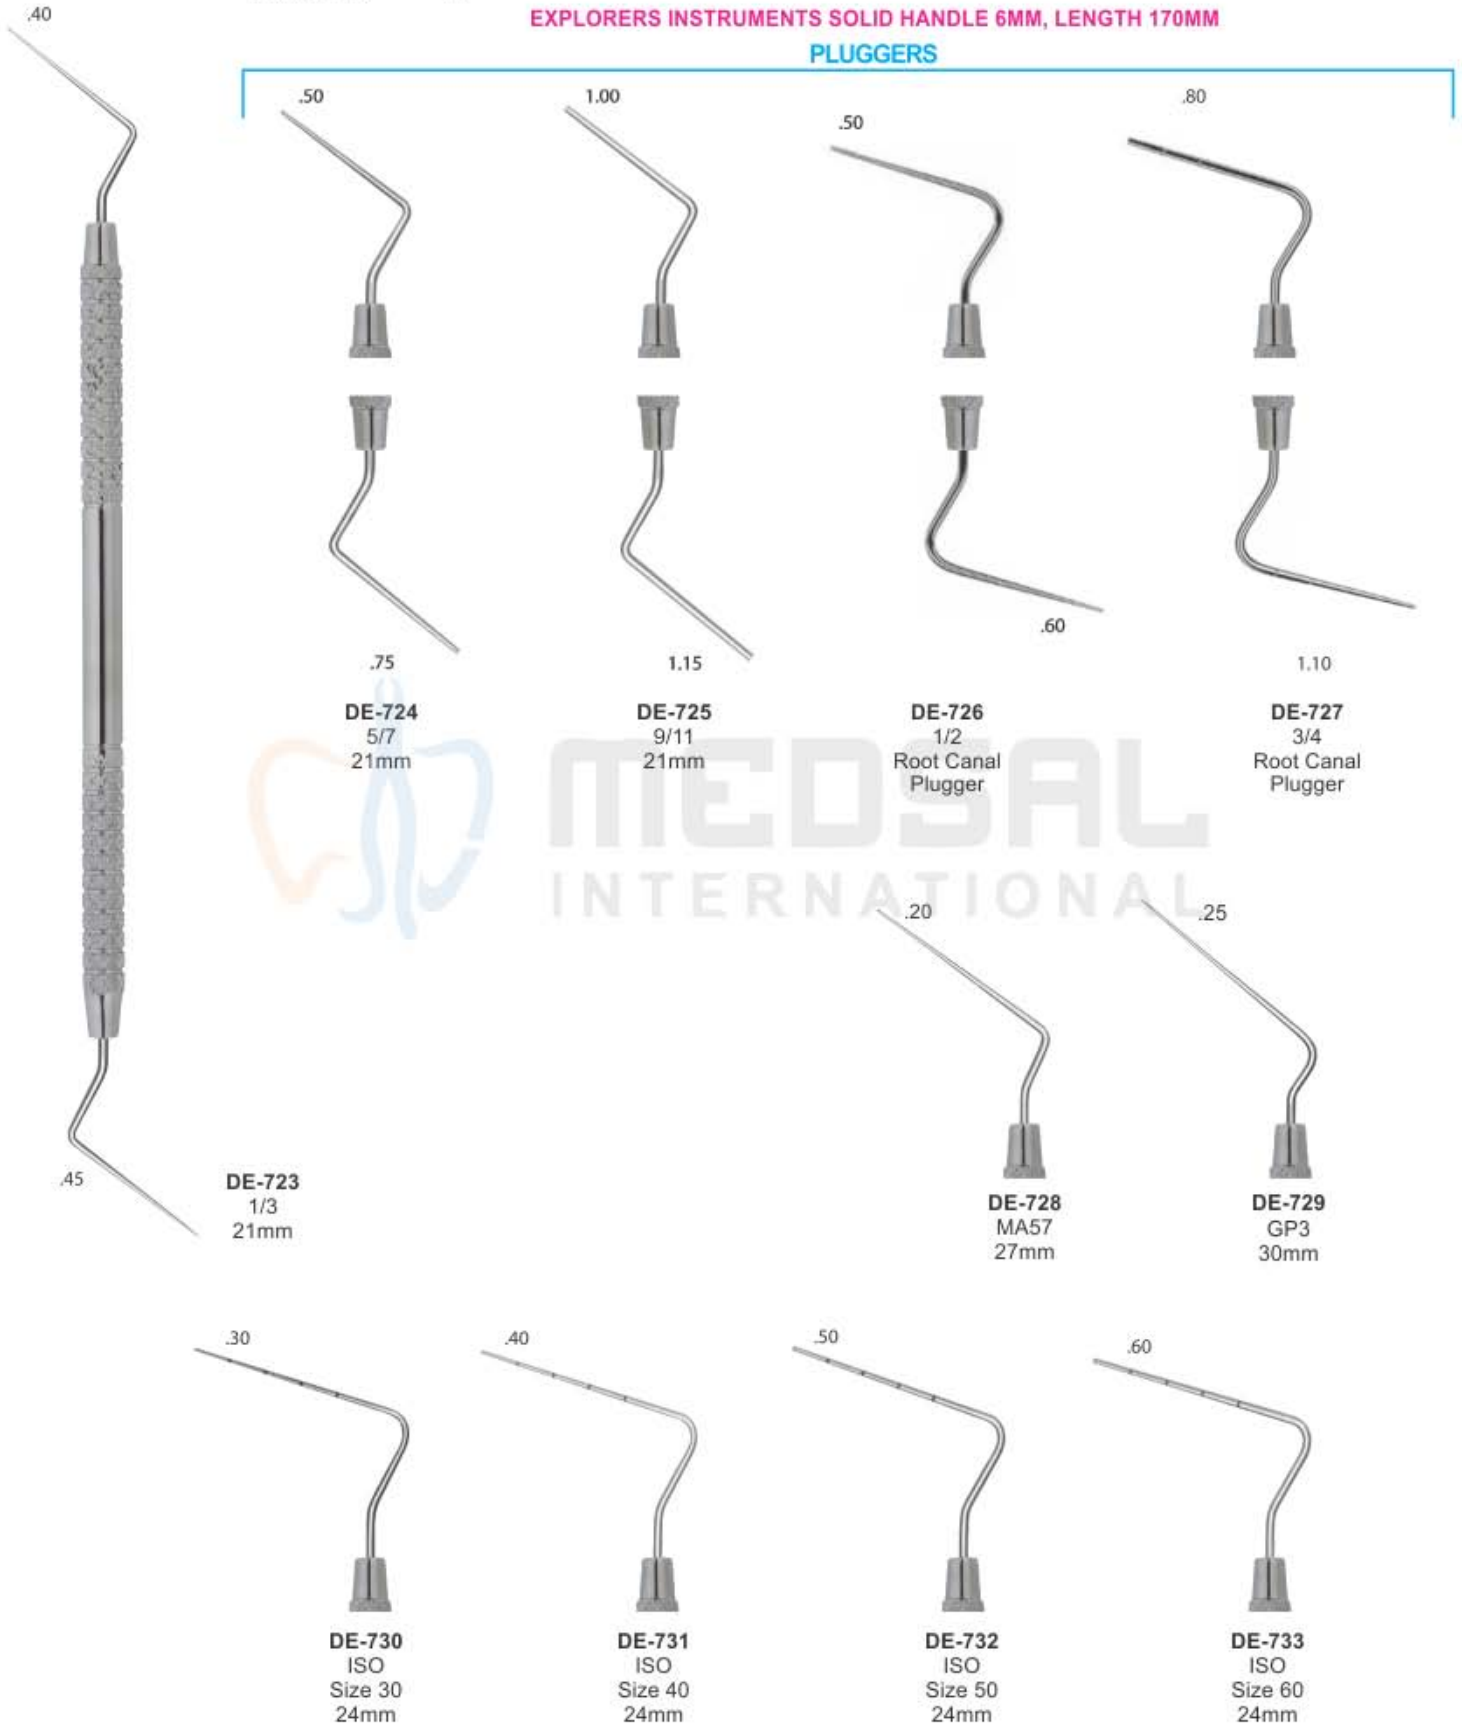

EXPLORERS

1. Зонды
   - Sondes
   - Zahnsonden
2. Зонди
   - Sondas
   - المستكشفين

EXPLORERS INSTRUMENTS SOLID HANDLE 6MM, LENGTH 170MM

PLUGGERS