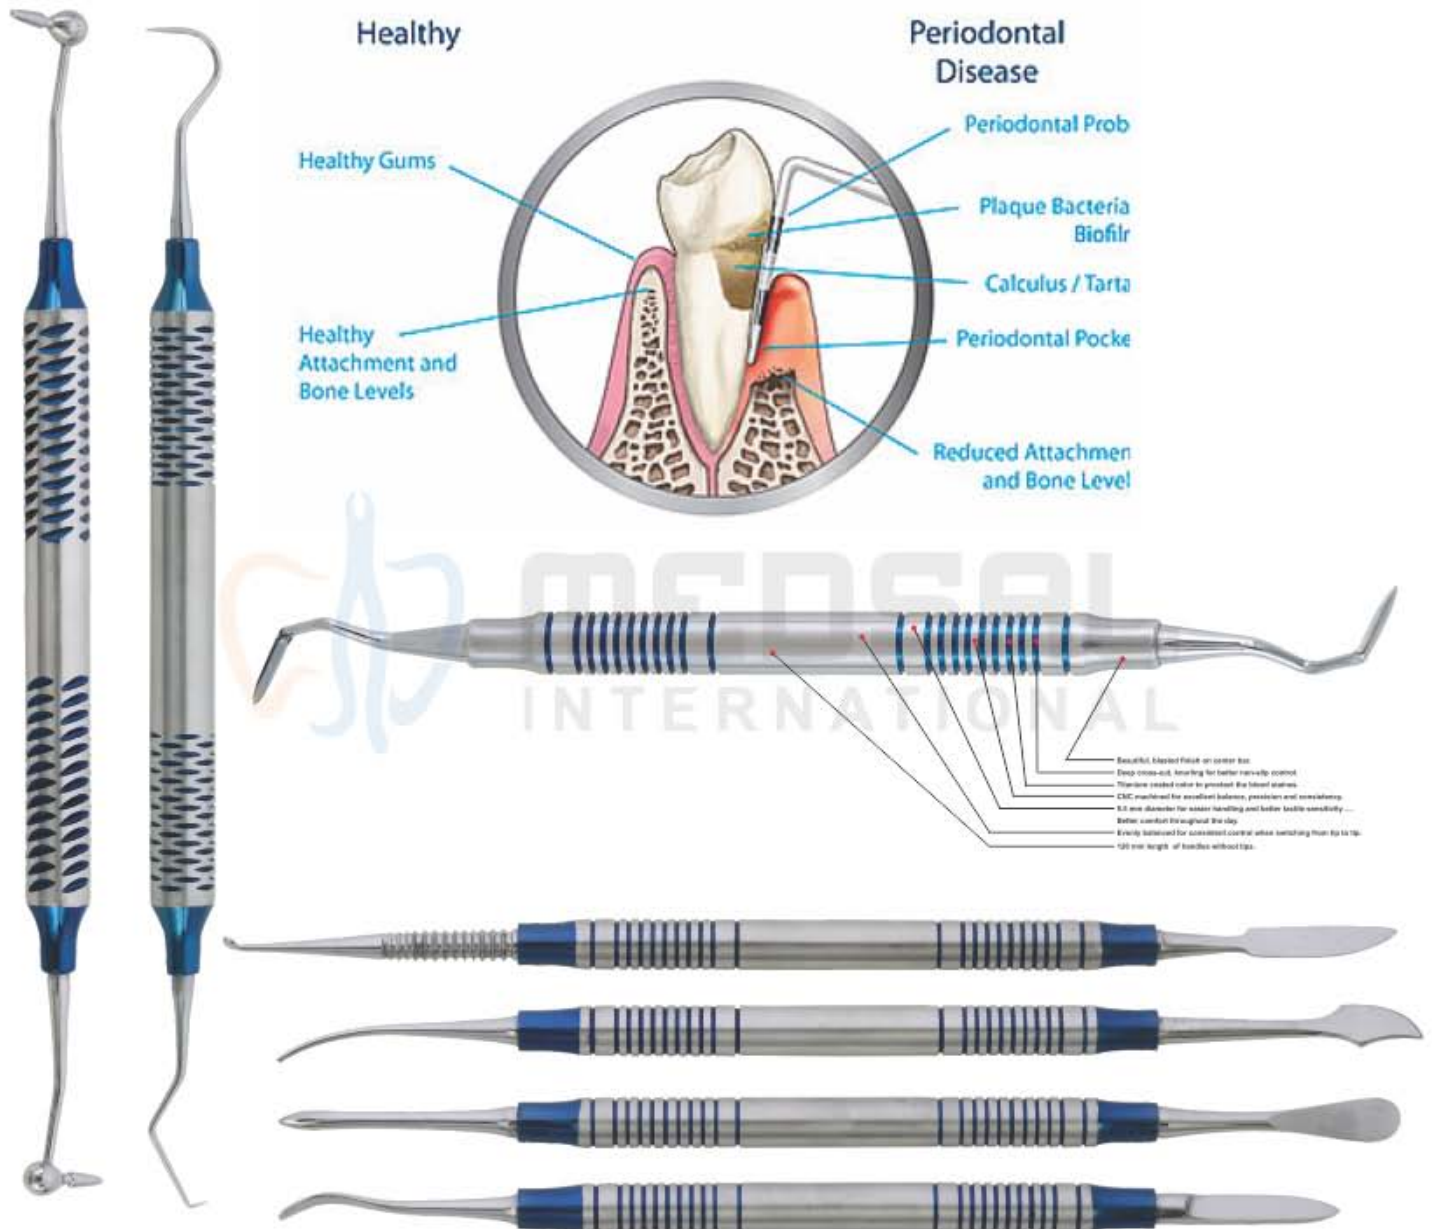

## Our Scalers

Compare our scalers and curettes with the best in the industry and you will immediately recognize we are equal in every way but one... price. Note the deep precision knurling for better tactile feel. The same high-grade stainless steel tips, the same light weight (under 18 grams) for less hand fatigue, the same professional craftsmanship, and surpassing the highest industry standards. of course, any manufacturer can make these claims, but we guarantee and certify ours.

- High-polish mirror finish tips.
- Manufactured within the guidelines of the FDA quality assurance system for good manufacturing practices.
- Highest grade German stainless steel, razor sharp, durable tips. Rockwell hardened to 60 RHc.
- 27 of the most popular designs from gracesys to McCalls to columbias, and many european patterns.
- All instruments are guaranteed against defects in material and workmanship.