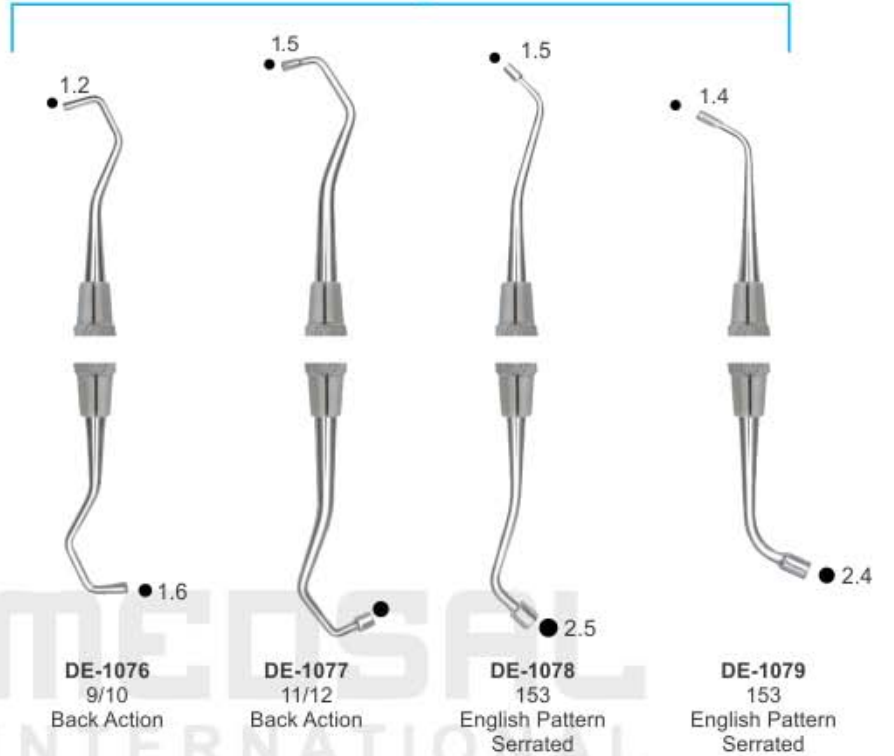

- Инструменты для реставрации
- Instruments pour plomage
- Füllungsinstrumente (mit Kontrawinkel)
- Инструменти для реставрації
- Instrumentos para obturaciones
- ملء الصكوك

RESTORATIVE INSTRUMENTS SOLID HANDLE 6MM, LENGTH 170MM Back Action Filling Instruments

Tanner Filling Instruments