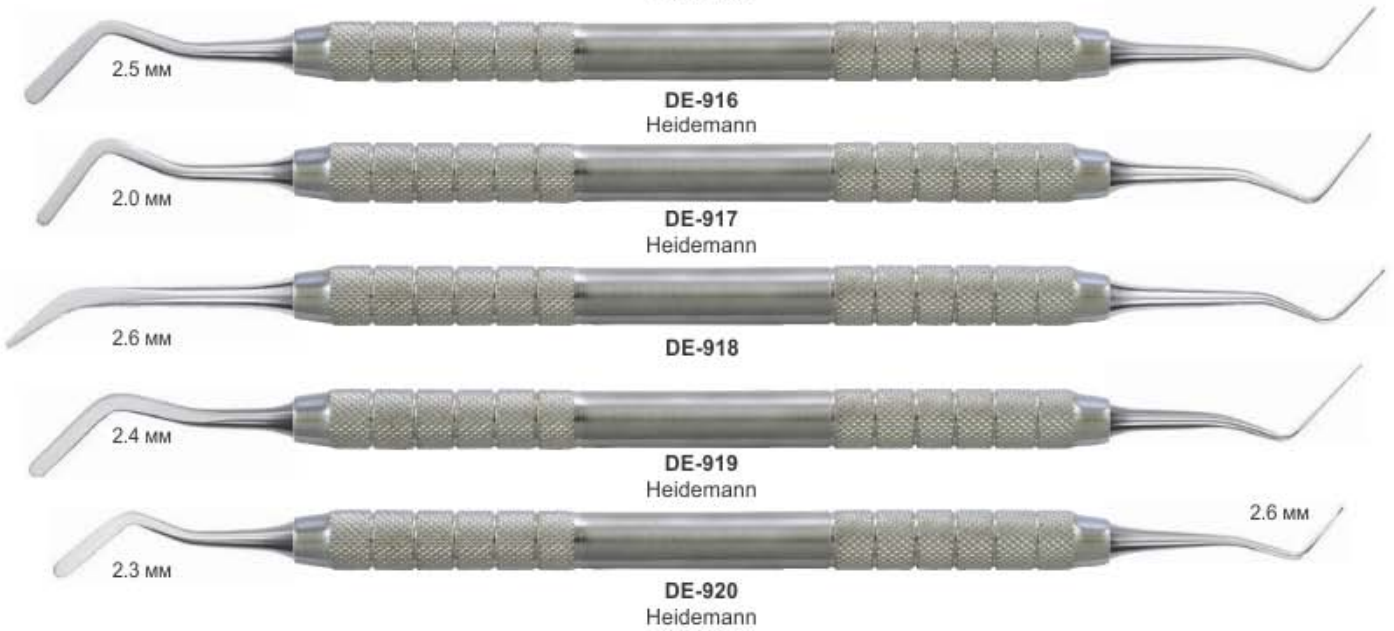

## Spatulas rounded and sharp

## Spatulas Blade Thickness 0.22 mm

Spatulas

Spatulas-Pluggers

Water drop Our excavators have particularly sharp blades, free of burrs and perfectly rounded.

**DE-1005**  
WILLIAMS

**DE-1006**  
WILLIAMS

**DE-1007**  
WILLIAMS