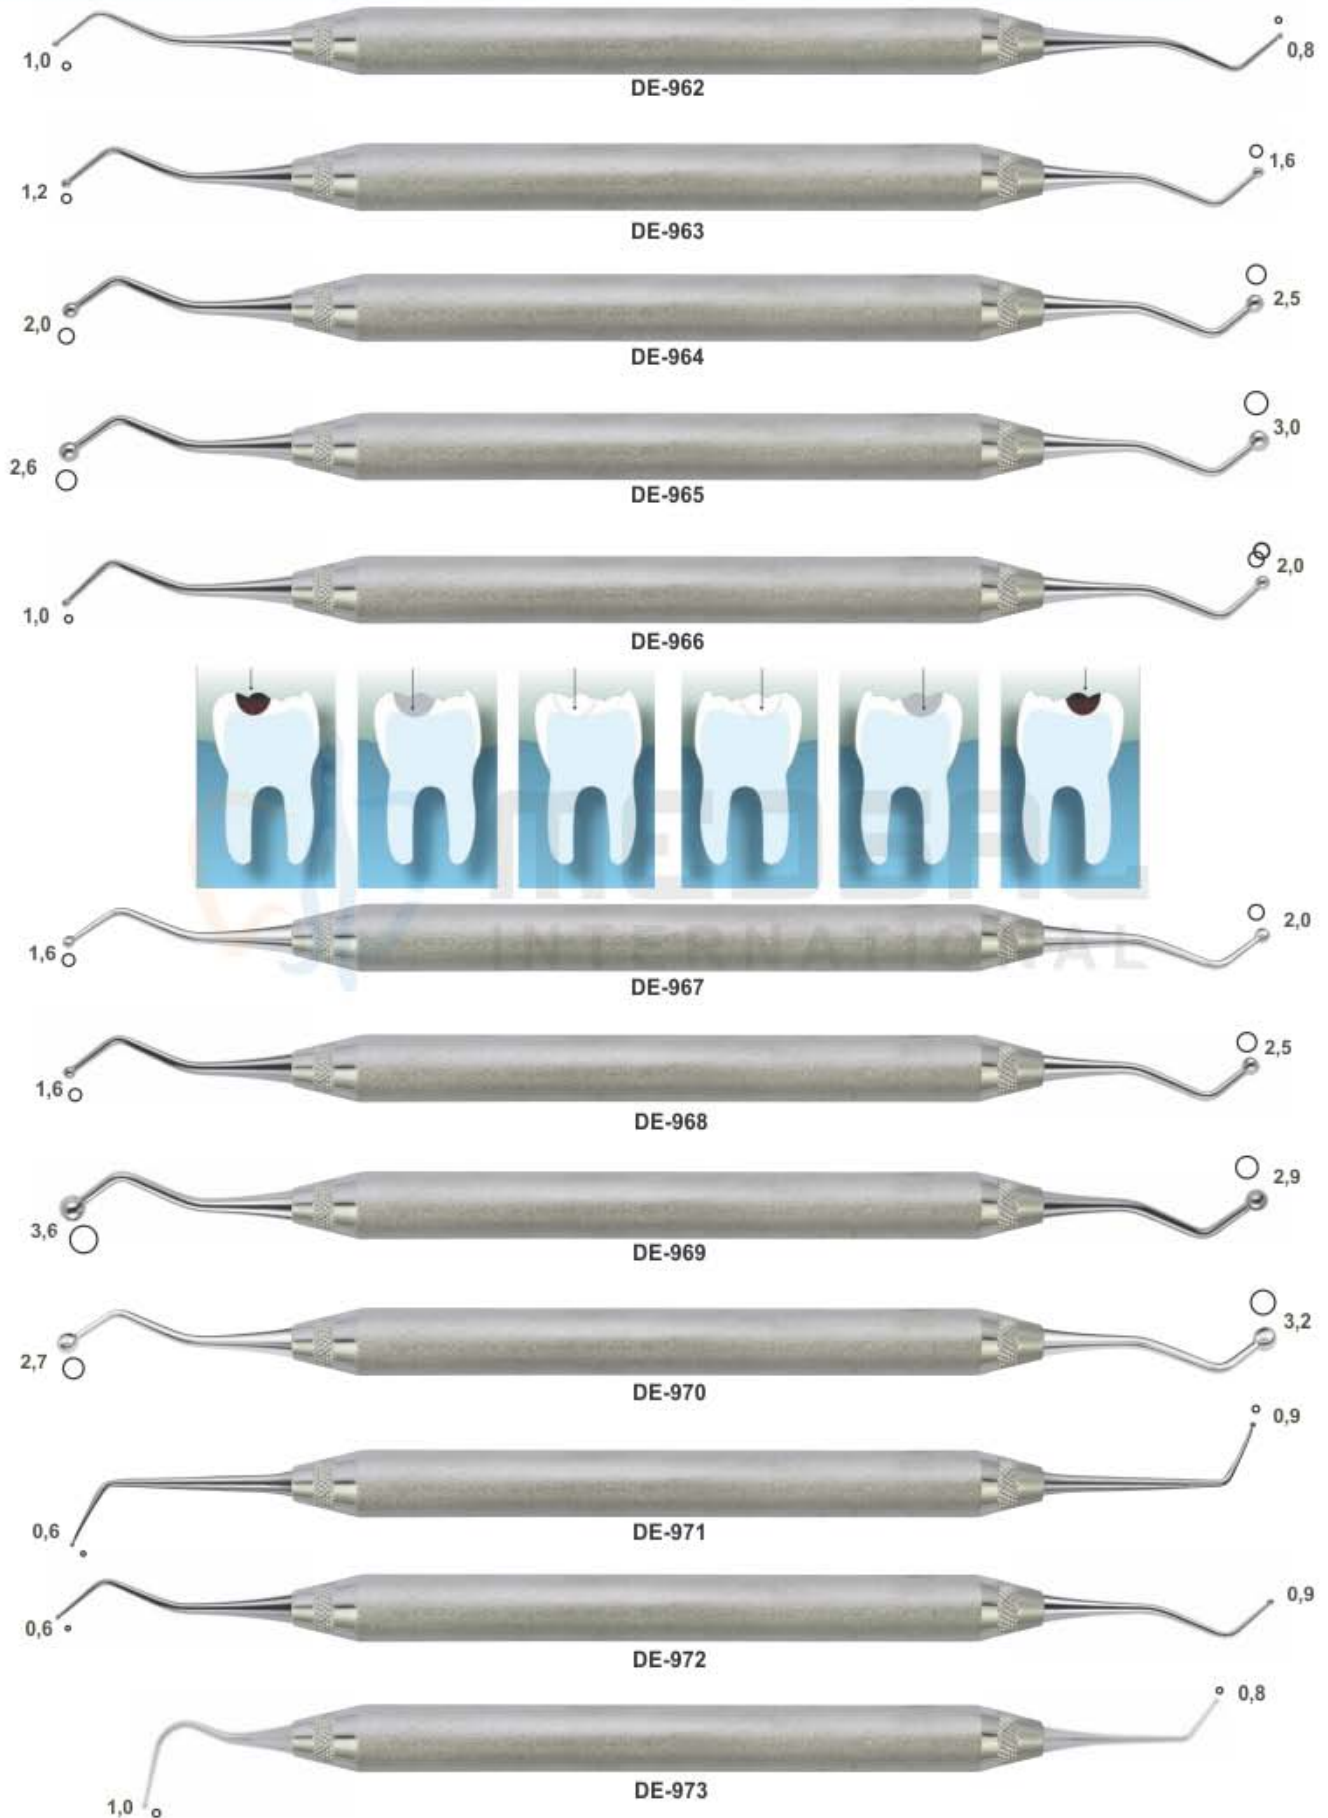

## Spatulas rounded and sharp

## Spatulas Blade Thickness 0.22 mm

Spatulas

Spatulas-Pluggers

Water drop Our excavators have particularly sharp blades, free of burrs and perfectly rounded.

**DE-1005**  
WILLIAMS

**DE-1006**  
WILLIAMS

**DE-1007**  
WILLIAMS

**DE-1008**

**DE-1009**

**DE-1010**

**DE-1011**

**DE-1012**

**DE-1013**

**DE-1014**

**Serrated Pluggers**