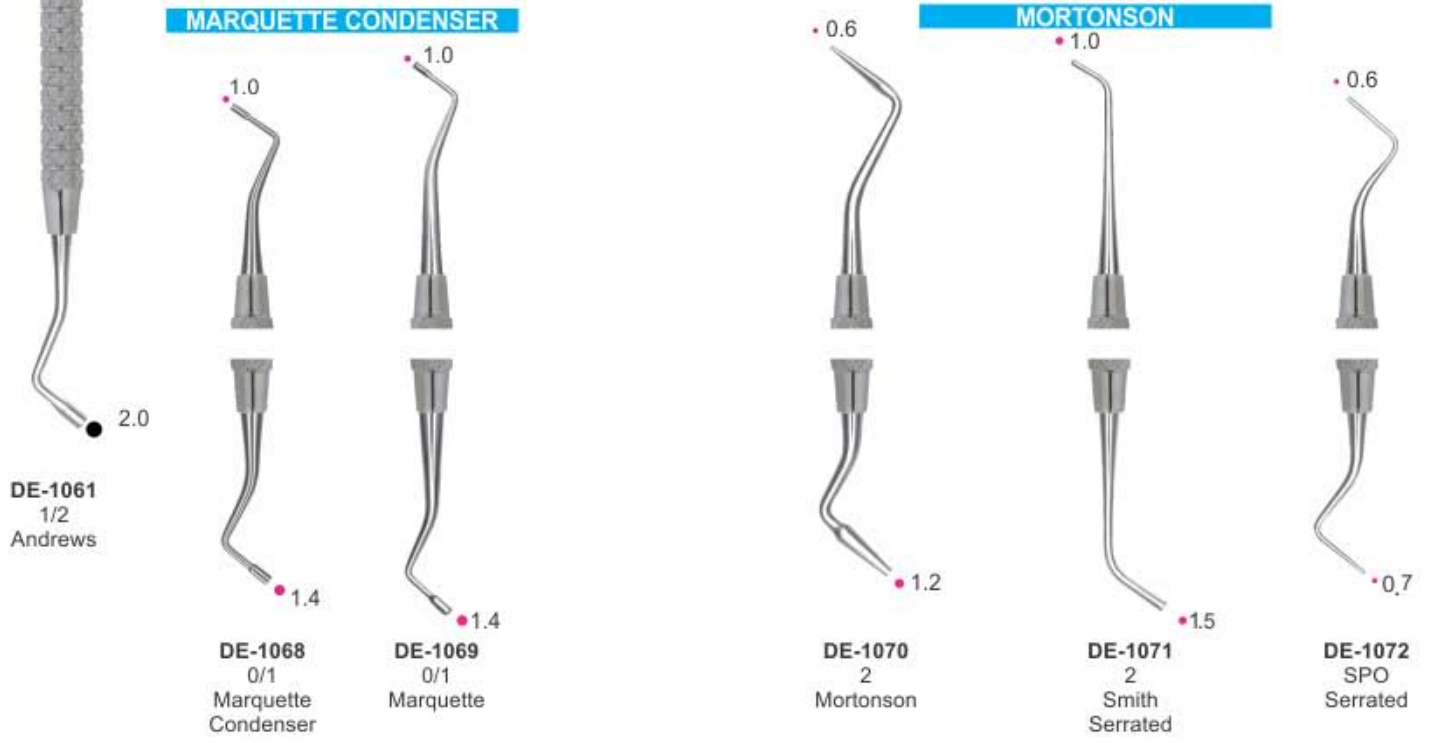

MARQUETTE CONDENSER

MORTONSON