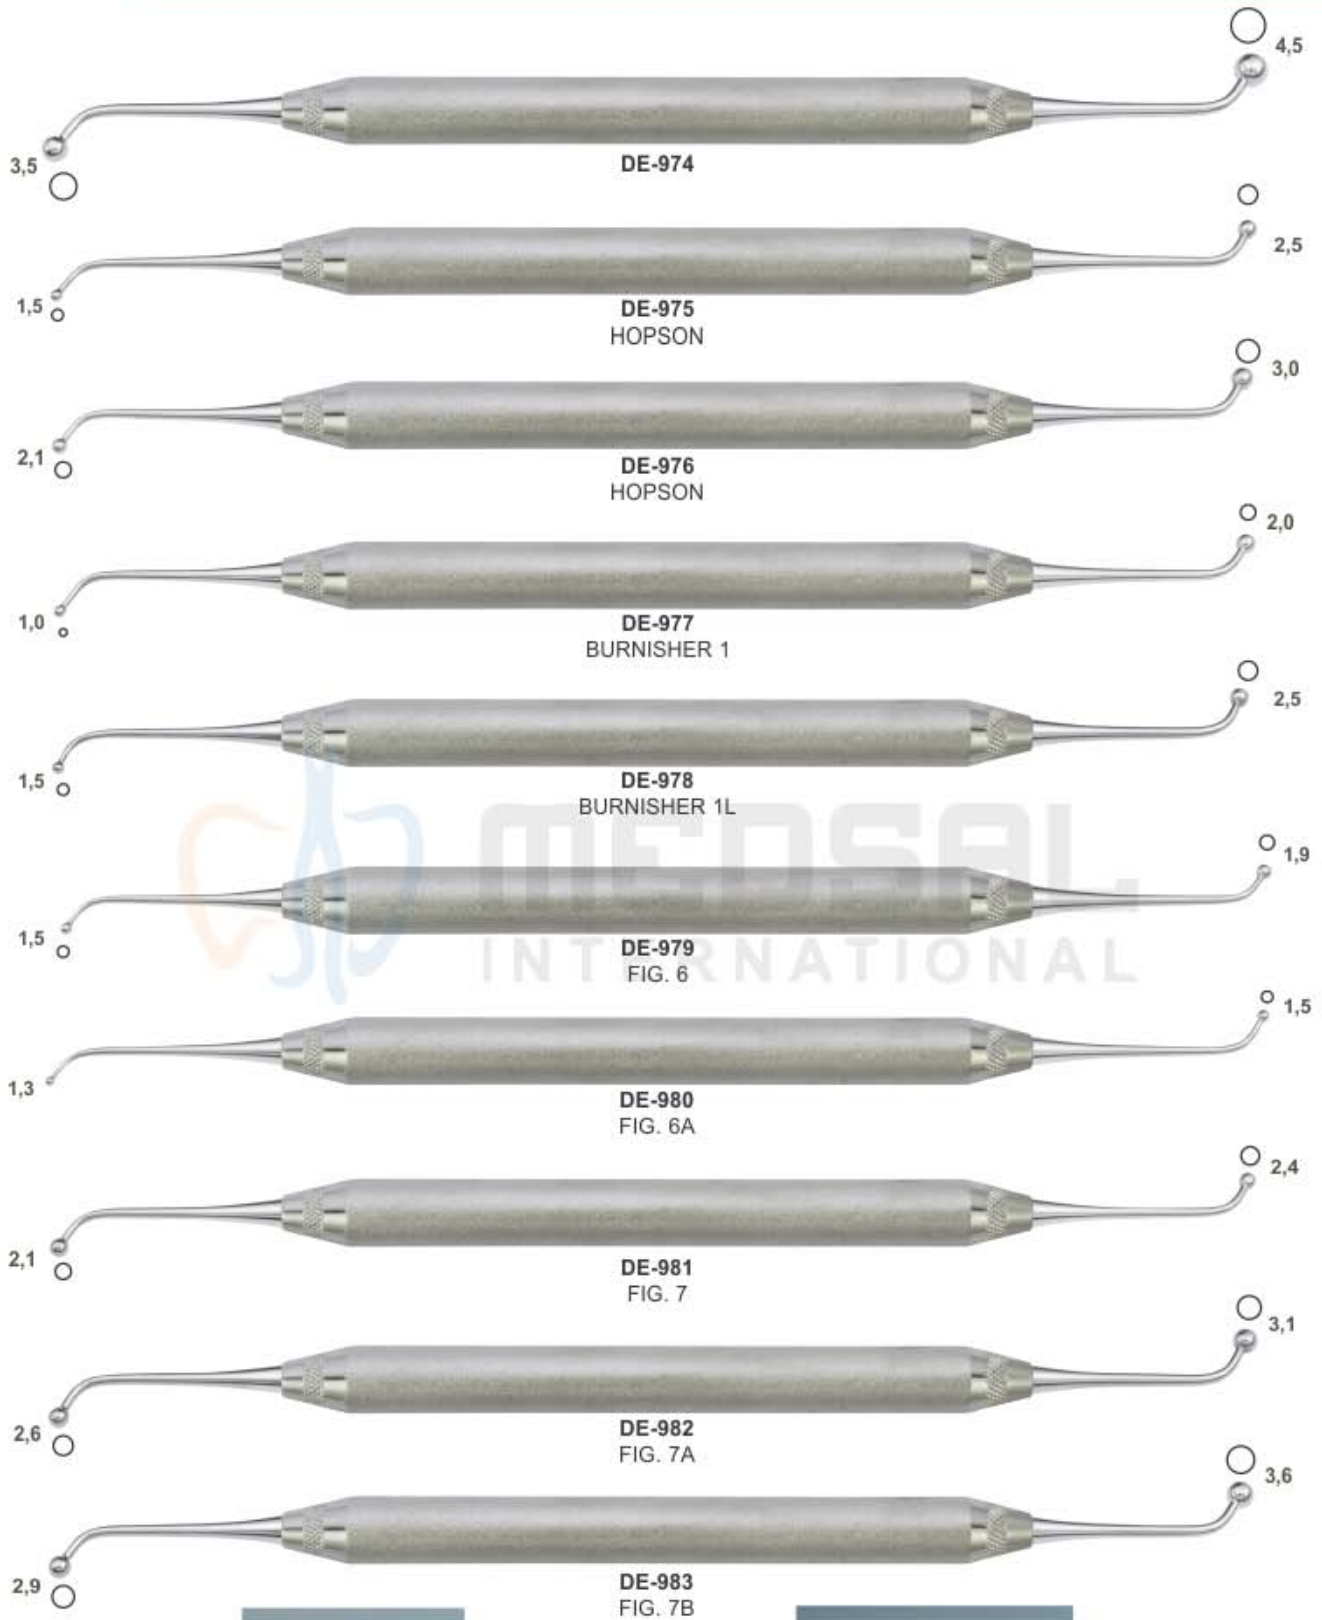

## Spatulas rounded and sharp

## Spatulas Blade Thickness 0.22 mm

Spatulas

Spatulas-Pluggers

Water drop Our excavators have particularly sharp blades, free of burrs and perfectly rounded.

**DE-1005**  
WILLIAMS

**DE-1006**  
WILLIAMS

**DE-1007**  
WILLIAMS