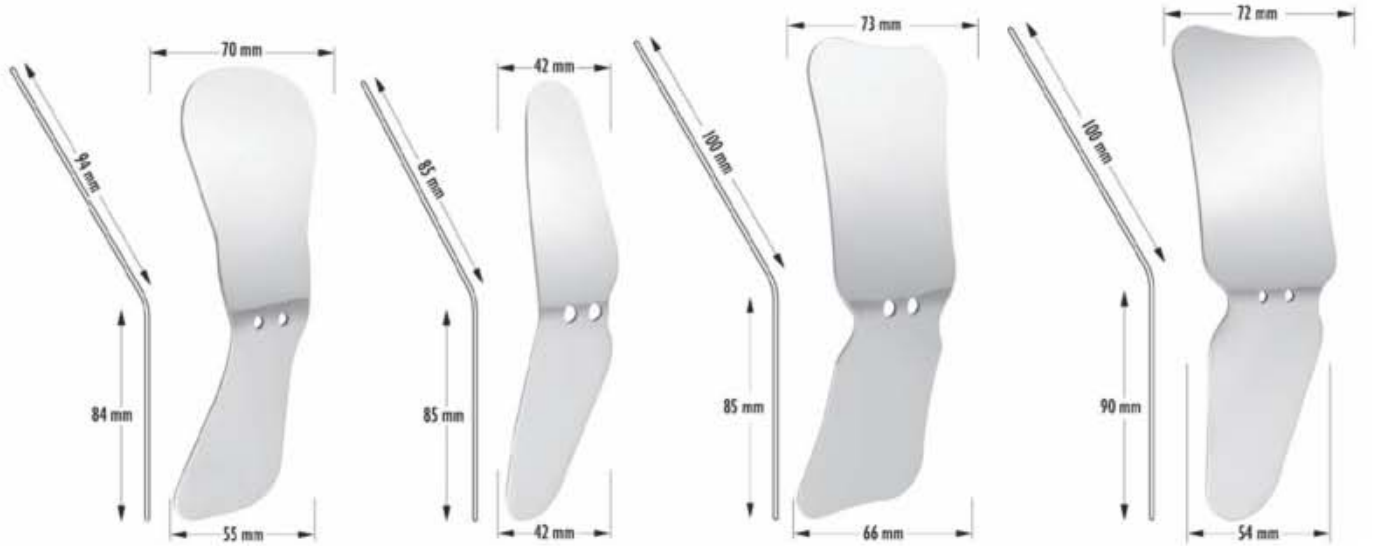

DE-1215 Adult Palatal /
DE-1216 Child Palatal

DE-1217
Buccal

DE-1218 Adult Palatal /
DE-1219 Child Palatal

DE-1220 Adult Palatal /
DE-1221 Adult Buccal